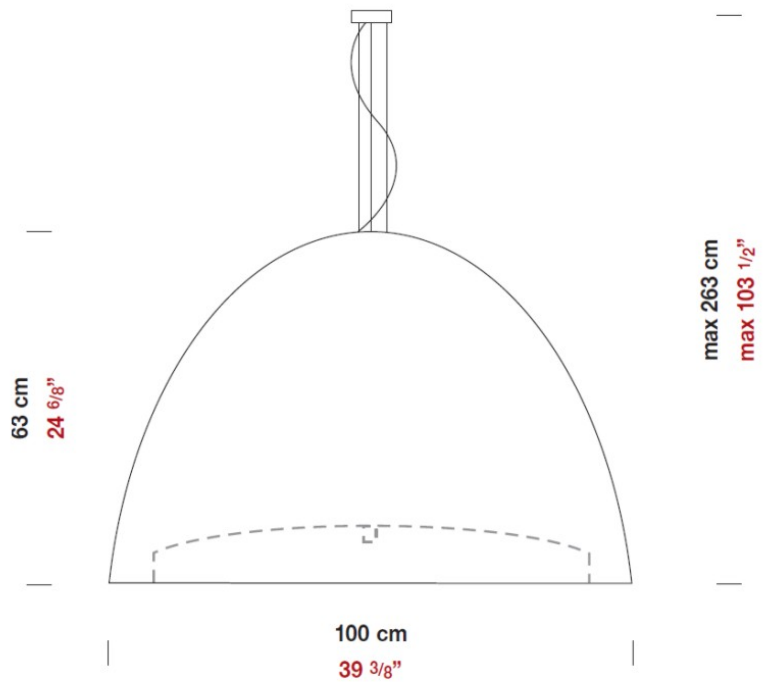

PROJECT	_____
TYPE	_____
NOTES	_____
QUANTITY	_____
DATE	_____

WILLY SUSPENSION

D81564-BLK

GENERAL

Series: Willy
Brand: Panzeri
Division: Design
Mounting Type: Suspension
Mounting Location: Ceiling

PHYSICAL

Diameter (mm): 1000
Diameter (in): 39 ³/₈
Height (mm): 630
Height (in): 24 ¹³/₁₆
Max. Overall Height (mm): 2630
Max. Overall Height (in): 103 ⁷/₁₆
Light Distribution: Direct
Weight (kg): 15.2
Weight (lbs): 33.5
Diffuser: Black Polyethylene Dome and White Frosted Opal Glass Bottom Diffuser
Fixture Material: Polyethylene Lampshade
Cable Details: Transparent

ELECTRICAL

Input Wattage Range: 30 - 49 W
Lamp Type: LED
Input Wattage (W): 40
Total Output Wattage (W): 40
Driver Included: Yes
Driver Type: Integral LED Driver in Canopy
Constant Current (MA): 1050

LED

Color Temperature (°K): 3000
Max. Delivered Lumen (lm): 3859
CRI: >80 CRI
Efficiency (%): 78.12

OPTICAL

RATINGS AND CERTIFICATIONS

Certified By: CSA Certified to UL and CSA Standards

D