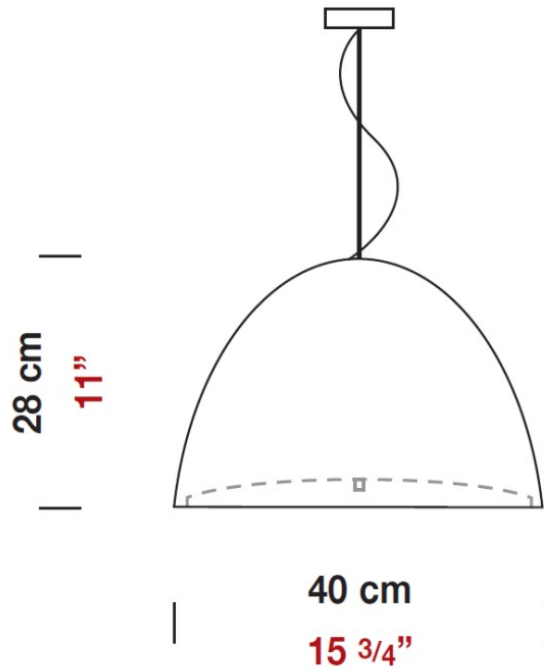

WILLY 40 SUSPENSION

D81057-BLK

GENERAL

Series: Willy

Subseries: Willy 40

Brand: Panzeri

Division: Design

Mounting Type: Suspension

Mounting Location: Ceiling

Subcategory: Pendant

PHYSICAL

Shape: Dome

Diameter (mm): 400

Diameter (in): 15 3/4

Height (mm): 280

Height (in): 11

Max. Overall Height (mm): 2280

Max. Overall Height (in): 89 3/4

Light Distribution: Direct

Weight (kg): 4.09

Weight (lbs): 9.02

Diffuser: Black Blown Glass Dome and Frosted White Glass Bottom

Fixture Finish: BLK

Holder Finish: Metallized Gray

Fixture Material: Blown Glass Lampshade

Cable Details: 2000mm (78 3/4") Long Steel Suspension Cables /
2200mm (86 5/8") Long Power Cable In Transparent PVC

ELECTRICAL

Number of Lamps: 1

Lamp Type: LED Retrofit

Lamp Shape: A19

Bulb Included: Bulb Not Included

Total Output Wattage (W): 15

Max. Wattage Per Lamp (W): 15

Lamp Base: E26

Driver Included: No

Input Voltage (V): 120

LED

OPTICAL

RATINGS AND CERTIFICATIONS

Certified By: CSA Certified to UL and CSA Standards

IP rating: IP20