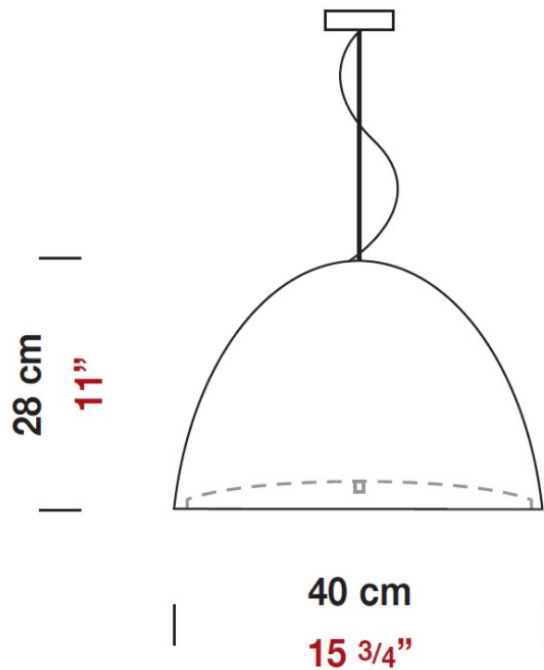

WILLY 40 SUSPENSION

D81057-WHI

GENERAL

Series: Willy

Subseries: Willy 40

Brand: Panzeri

Division: Design

Mounting Type: Suspension

Mounting Location: Ceiling

Subcategory: Pendant

PHYSICAL

Shape: Dome

Diameter (mm): 400

Diameter (in): 15 3/4

Height (mm): 280

Height (in): 11

Max. Overall Height (mm): 2280

Max. Overall Height (in): 89 3/4

Weight (kg): 4.09

Weight (lbs): 9.02

Diffuser: White Blown Glass Dome and Frosted White Bottom

Fixture Finish: WHI

Holder Finish: Metallized Gray

Fixture Material: Blown Glass Lampshade

ELECTRICAL

Number of Lamps: 1

Lamp Type: LED Retrofit

Bulb Included: Bulb Not Included

Total Output Wattage (W): 15

Max. Wattage Per Lamp (W): 15

Lamp Base: E26

Driver Included: No

Input Voltage (V): 120

LED

OPTICAL

RATINGS AND CERTIFICATIONS

Certified By: CSA Certified to UL and CSA Standards

IP rating: IP20