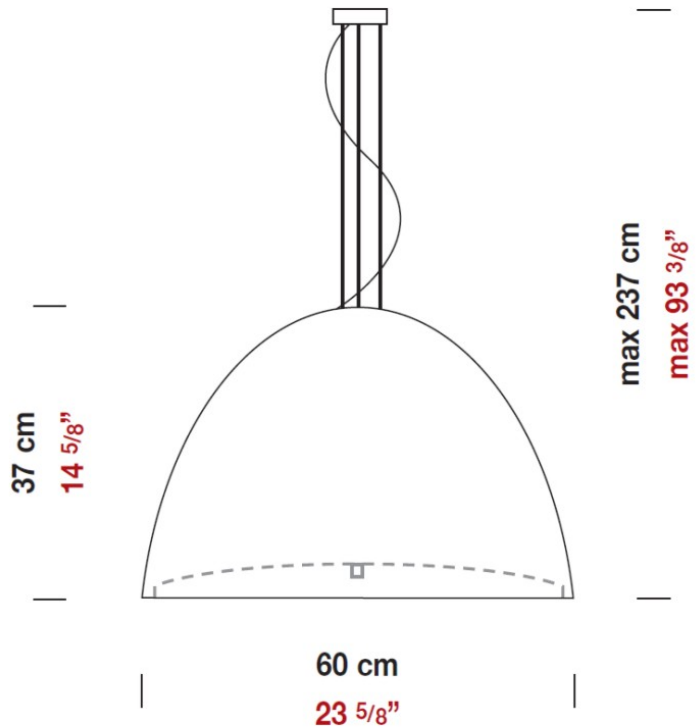

WILLY 60 SUSPENSION

D81014-BLK

GENERAL

Series: Willy
Subseries: Willy 60
Brand: Panzeri
Division: Design
Mounting Type: Suspension
Mounting Location: Ceiling
Subcategory: Pendant

PHYSICAL

Shape: Dome
Diameter (mm): 600
Diameter (in): 23 5/8
Height (mm): 370
Height (in): 14 7/16
Max. Overall Height (mm): 2370
Max. Overall Height (in): 93 5/16
Light Distribution: Direct / Indirect
Weight (kg): 10.22
Weight (lbs): 22.53
Diffuser: Black Blown Glass Dome and Frosted White Glass Bottom Diffuser
Fixture Material: Glass / Aluminum
Cable Details: 2000mm (78 3/4") Long Steel Suspension Cables / 2200mm (86 5/8") Long Power Cable In Transparent PVC

ELECTRICAL

Number of Lamps: 3
Lamp Type: LED Retrofit
Bulb Included: Bulb Not Included
Total Output Wattage (W): 45
Max. Wattage Per Lamp (W): 15
Lamp Base: E26
Input Voltage (V): 120

LED

OPTICAL

RATINGS AND CERTIFICATIONS

Certified By: CSA Certified to UL and CSA Standards
IP rating: IP20