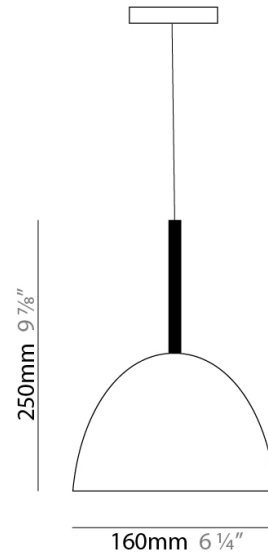

WILLY SUSPENSION

D81060

GENERAL

Series: Willy _____

Brand: Panzeri _____

Division: Design _____

Mounting Type: Suspension _____

Mounting Location: Ceiling _____

Subcategory: Pendant _____

PHYSICAL

Shape: Bell _____

Diameter (mm): 160 _____

Diameter (in): 6 ¼ _____

Height (mm): 250 _____

Height (in): 9 ⅞ _____

Max. Overall Height (mm): 2250 _____

Max. Overall Height (in): 88 ⅞ _____

Light Distribution: Direct _____

Weight (kg): 1.23 _____

Weight (lbs): 2.7 _____

Diffuser: Black Blown Glass _____

Fixture Finish: Metallic Gray _____

Fixture Material: Metal _____

ELECTRICAL

Number of Lamps: 1 _____

Lamp Type: LED Retrofit _____

Lamp Shape: T4 _____

Bulb Included: Bulb Not Included _____

Total Output Wattage (W): 3 _____

Max. Wattage Per Lamp (W): 3 _____

Lamp Base: G9 _____

Input Voltage (V): 120 _____

LED

OPTICAL

RATINGS AND CERTIFICATIONS

Certified By: CSA Certified to UL and CSA Standards _____

IP rating: IP20 _____